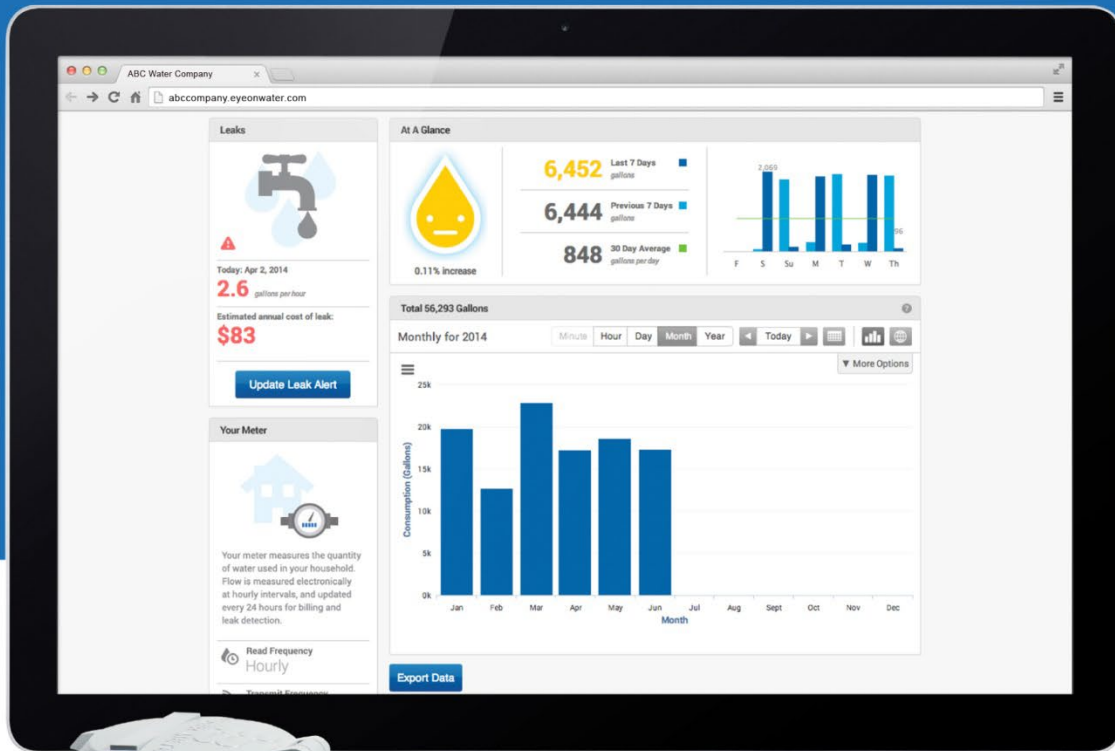

VILLAGE OF  
MAPLE BLUFF

## You now have online access to your hourly water usage information.

As part of our ongoing efforts to improve services to our customers, we are now offering you direct and secure access to your water usage data. The Maple Bluff Water & Sewer Utility EyeOnWater suite of available tools includes a secure online website to review and analyze your usage patterns. A consumer smartphone app will be made available after the initial online sign-up.